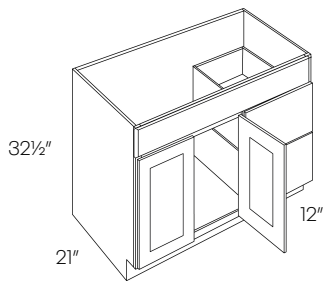

2 Door 2 Drawer Vanity Sink Base Cabinet

• Drawers on right

	G	H
V3621D	729	758
V4221D	740	771