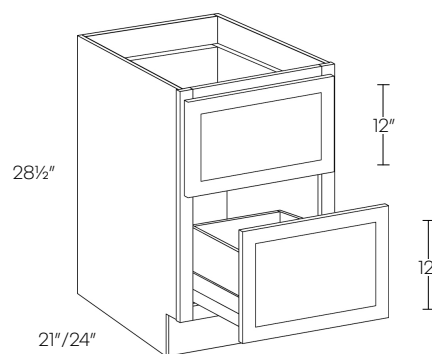

Desk Cabinet

	A	B	C
DDC18-21	841	892	942
DDC18-24	934	990	1050