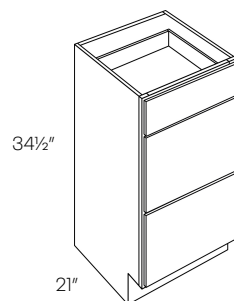

Vanity Drawer Base Cabinet

	J
VDB1221-34.5	579
VDB1521-34.5	612
VDB1821-34.5	627
VDB2121-34.5	659
VDB2421-34.5	679