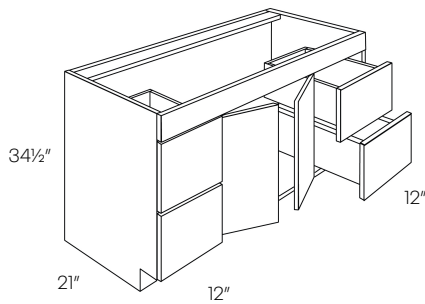

2 Door & Drawer Vanity Base Cabinets

• Dealer must order toe kick

	D	E	F
V4821DD	1283	1604	1796