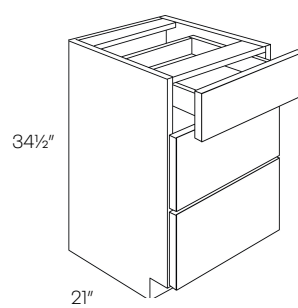

Vanity Drawer Base Cabinets

	D	E	F
VDB12	724	904	1013
VDB15	787	985	1103
VDB18	820	1025	1148

Matching Finished End

*To be installed in field

	D	E	F
FSV	119	N/A	N/A
VEP-ALVIC*	N/A	217	364