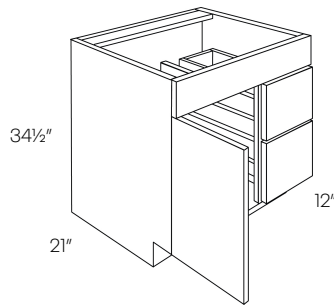

1 Door 2 Drawer Vanity Base Cabinets

• Drawers on right

	D	E	F
V2421D	685	856	959
V3021D	782	978	1096