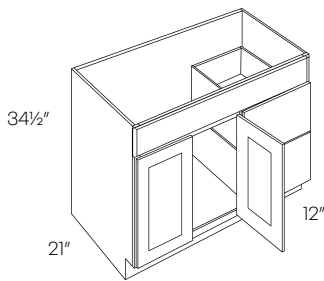

2 Door 2 Drawer Vanity Sink Base Cabinet

• Drawers on right

	J
V3621D-34.5	827
V4221D-34.5	908