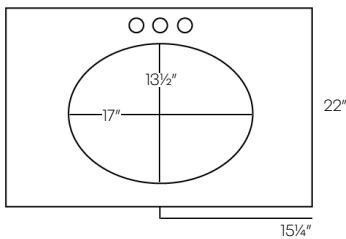

Granite Top