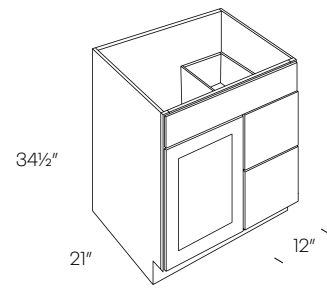

dart™

1 Door Vanity Sink Base Cabinet

	J
V1816-34.5	266

2 Door Vanity Sink Base Cabinet

	J
V2418-34.5	342
V3018-34.5	435
V2421-34.5	370
V3021-34.5	462
V3621-34.5	558

1 Door 2 Drawer Vanity Sink Base Cabinet