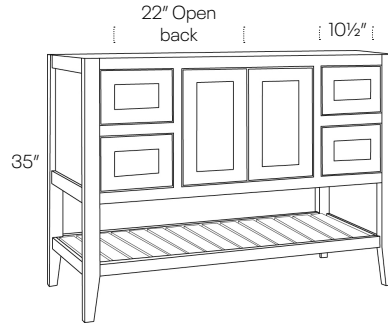

Open Bottom Double Drawers Vanity

	K	L
VOB4821-DD	1583	1652