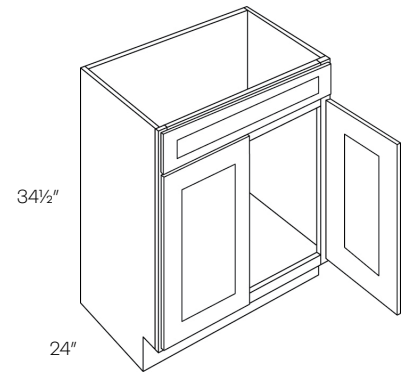

Concord

The Concord series is our full overlay line, which comes with full half-inch back panels, complete with solid wood dovetail drawers, enhanced by a soft-close feature and full extension under-mount glides to create a smooth glide. The cabinetry is equipped with $\frac{3}{4}$ " fully adjustable shelves, which provide supreme durability, and adjustable soft close hinges for flexibility. Light-colored wood interiors allow for practicality and ease of maintenance.

Double Door Vanity Sink Base Cabinet

	A	B	C
V2421	623	661	699
V3021	707	750	793
V3621	782	829	876