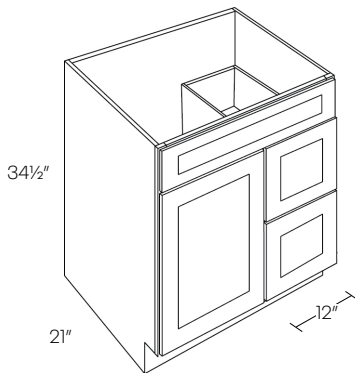

1 Door 2 Drawer Vanity Sink Base Cabinet

• Right drawer shown

	A	B	C
V3021DL	996	1057	1117
V3021DR	996	1057	1117