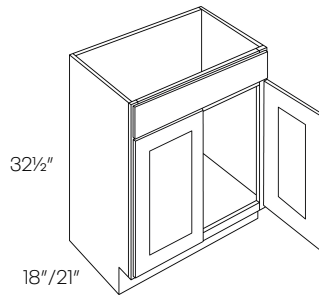

2 Door Vanity Sink Base Cabinet

	G	H
V2418	301	314
V3018	383	399
V2421	325	339
V3021	407	424
V3621	492	512