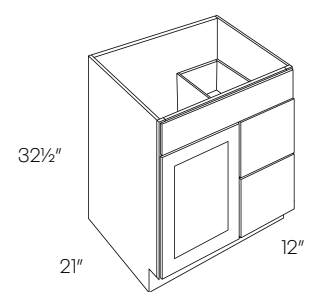

2 Door 2 Drawer Vanity Sink Base Cabinet

• Drawers on right

	G	H
V2421D (1 DOOR)	470	489
V3021D (1 DOOR)	644	670