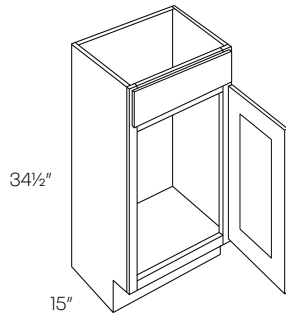

dart™

1 Door Vanity Sink Base Cabinet

	J
V1816-34.5	266

2 Door Vanity Sink Base Cabinet

	J
V2418-34.5	342
V3018-34.5	435
V2421-34.5	370
V3021-34.5	462
V3621-34.5	558

1 Door 2 Drawer Vanity Sink Base Cabinet