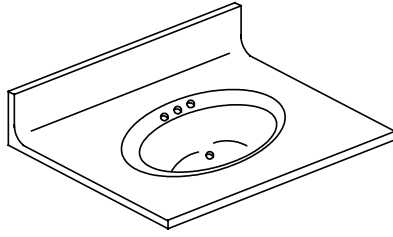

Cultured Marble Top

	White (MT-2)	Bisque (MT-3)
MT-1917	110	116
MT-2519	144	153
MT-3119	209	219
MT-2522	184	192
MT-3122	225	239
MT-3722	288	303
MT-4322	356	374
MT-4922	386	404

- Single bowl
- 4" Spread