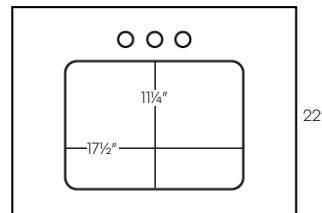

Includes:

- White porcelain undermount bowl (installed)
- Loose 4" backsplash

* Center bowl - 4" spread

** Center bowl - 8" spread

*** Double bowl - 8" spread

- 20% upcharge
- Only Available in CW

Headquarters