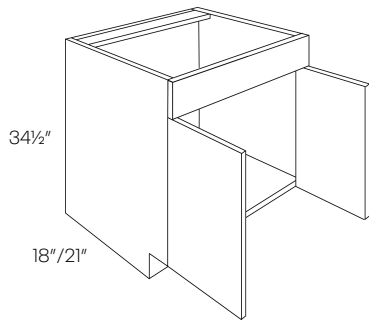

2 Door Vanity Sink Base Cabinet

	D	E	F
V1816	312	390	437
V2418	405	506	567
V3018	562	703	786
V2421	478	598	669
V3021	593	741	830
V3621	719	899	1008