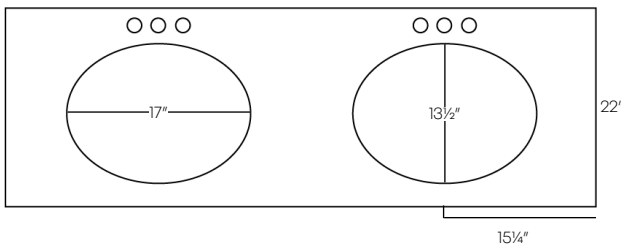

Granite Top