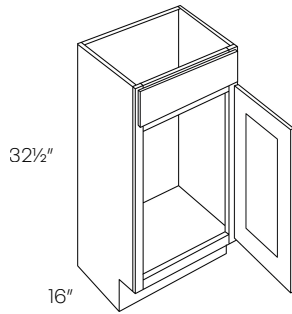

Sierra: is upgraded with 3/4" thick dovetail drawers and undermount glides.

G

C4 - Oak

H

S8 - Sierra Toffee

H

S11 - Sierra Espresso

1 Door Vanity Sink Base Cabinet