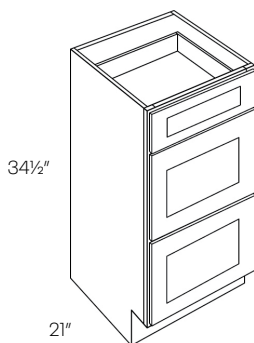

Vanity Drawer Base Cabinet

• VDB21 and VDB24 is only available in EB10

	A	B	C
VDB12	788	816	894
VDB15	822	872	921
VDB18	841	892	942
VDB21	925	N/A	N/A
VDB24	957	N/A	N/A