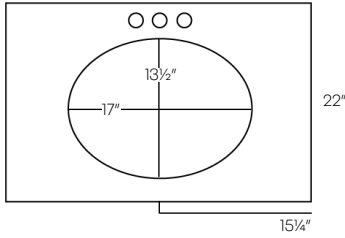

Cultured Marble Top

	White (MT-2)	Bisque (MT-3)
MT-1917	110	116
MT-2519	144	153
MT-3119	209	219
MT-2522	184	192
MT-3122	225	239
MT-3722	288	303
MT-4322	356	374
MT-4922	386	404

- Single bowl
- 4" Spread