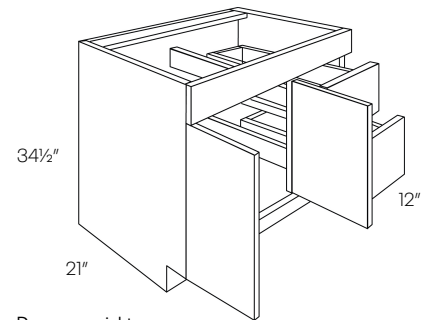

2 Door 2 Drawer Vanity Base Cabinets

• Drawers on right

	D	E	F
V3621D	1068	1336	1496
V4221D	1150	1437	1610