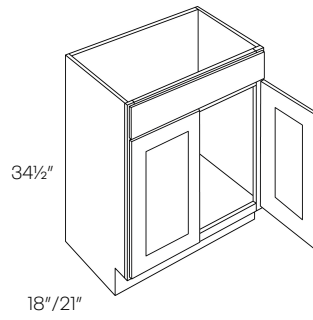

dart™

1 Door Vanity Sink Base Cabinet

	J
V1816-34.5	266

2 Door Vanity Sink Base Cabinet

	J
V2418-34.5	342
V3018-34.5	435
V2421-34.5	370
V3021-34.5	462
V3621-34.5	558

1 Door 2 Drawer Vanity Sink Base Cabinet