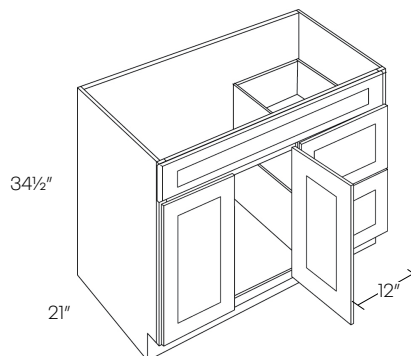

2 Door 2 Drawer Vanity Sink Base Cabinet

• Right drawer shown

	A	B	C
V3621DR-L	1023	1084	1146
V4221DR-L	1145	1214	1283