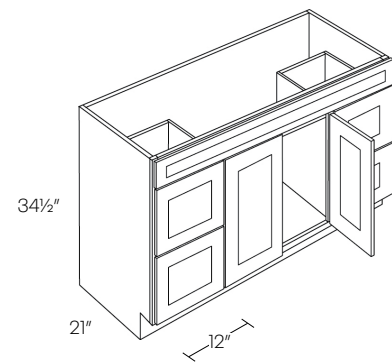

2 Door 4 Drawer Vanity Sink Base Cabinet

	A	B	C
V4821DD	1186	1258	1329