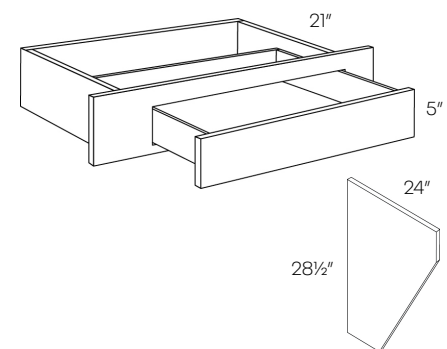

Desk Drawer

• 2-1/2" Trimmable sides

	A	B	C
DD30	276	276	276
DS	176	176	176

Classic

The Classic series is a full frame overlay composed of 3/4" vinyl laminated plywood with a frameless box construction. The metal drawers are outfitted with full extension, under-mount drawer glides, as well as the soft-close feature. The adjustable soft close hinges, 3/4" adjustable full-depth plywood shelves, and dowel and glue-clamped assembly construction create a solid, durable framework for your cabinetry.